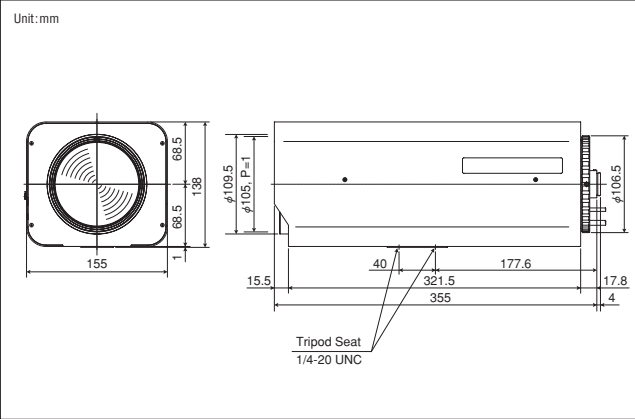

Motorized Zoom Lens

Basic Specification		
Format Size	1/2	
Focal Length	12~1,320mm	
Max. Aperture Ratio	1:4.0~7.2	
Iris Range	F4.0~360	
Mount	C	
Horizontal Angle of View	1/4 format	17.17~0.31°
	1/3 format	23.18~0.21°
	1/2 format	31.65~0.28°
	2/3 format	—
Min. Object Distance	5.0m	
Back Focal Length	8.99mm	
Filter Size	105mm P=1.0mm	
Dimensions	155×138×355mm	

Motorized Zoom Lens

Basic Specification		
Format Size	1/2	
Focal Length	8.0~144mm	
Max. Aperture Ratio	1:1.6~2.2	
Iris Range	F1.6~720	
Mount	C	
Horizontal Angle of View	1/4 format	25.67~1.43°
	1/3 format	34.10~1.91°
	1/2 format	45.10~2.55°
	2/3 format	—
Min. Object Distance	4.0m	
Back Focal Length	13.75mm	
Filter Size	—	
Dimensions	139.8×151.9×210mm	

Model	H18ZME-F (C60839)
Iris	Auto-Iris (Video Iris) / Manual Override Approx. 1.5 sec (Close-Open)
Focus	Motorized with Pre-Set Approx. 3.5 sec (Near-Far)
Zoom	Motorized with Pre-Set Approx. 4.0 sec (Wide-Tele)
Weight	3,840g
Remarks	Day & Night