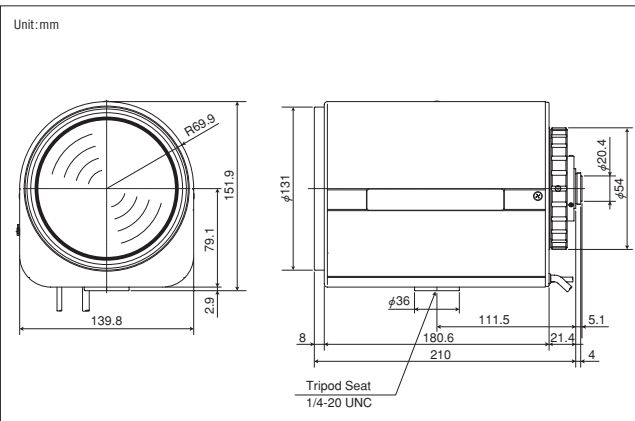

Motorized Zoom Lens

Basic Specification		
Format Size	1/2	
Focal Length	12~1,320mm	
Max. Aperture Ratio	1:4.0~7.2	
Iris Range	F4.0~360	
Mount	C	
Horizontal Angle of View	1/4 format	17.17~0.31°
	1/3 format	23.18~0.21°
	1/2 format	31.65~0.28°
	2/3 format	—
Min. Object Distance	5.0m	
Back Focal Length	8.99mm	
Filter Size	105mm P=1.0mm	
Dimensions	155×138×355mm	

Motorized Zoom Lens

Basic Specification		
Format Size	1/2	
Focal Length	8.0~144mm	
Max. Aperture Ratio	1:1.6~2.2	
Iris Range	F1.6~720	
Mount	C	
Horizontal Angle of View	1/4 format	25.67~1.43°
	1/3 format	34.10~1.91°
	1/2 format	45.10~2.55°
	2/3 format	—
Min. Object Distance	4.0m	
Back Focal Length	13.75mm	
Filter Size	—	
Dimensions	139.8×151.9×210mm	