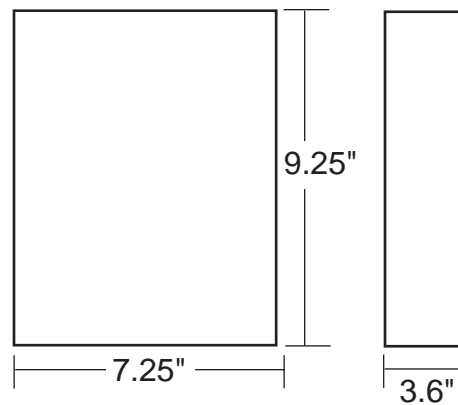

FEATURES

- 175 VA output
- 20-gauge painted steel enclosure
- Five 7/8" conduit knockouts
- Hinged door
- 8 Amps
- Unit is not fused

ARCHITECTURAL/ENGINEERING SPECIFICATIONS

The power supply shall be a 115 VAC input by 24 VAC output unit, rated at 8 amps. It shall not be fused. It shall be designed to support up to 2 outdoor housings with heaters, pan/tilts, and receiver/drivers. The body of the unit shall be 20-gauge steel with a hinged door for access. Five 7/8" conduit knockouts shall be provided. The unit shall be capable of use in outdoor locations when enclosed in a NEMA type enclosure.

24k VAC Wiring Distances

The following are the recommended maximum distances for 24 VAC with a 10% voltage drop (10% is generally the maximum allowable voltage drop for AC powered devices).

Total vA consumed	Wire Gauge						
	22	20	18	16	14	12	10
5.5	250	400	600	960	-	-	-
10	120	180	300	480	800	1300	-
20	89	141	225	358	571	905	1440
30	65	90	130	225	350	525	830
40	44	70	112	179	285	452	720
50	35	56	90	143	228	362	576
60	29	47	75	119	190	301	480
70	25	40	64	102	163	258	411
80	31	34	55	85	140	215	340
90	19	31	50	79	126	201	320
100	17	28	45	71	114	181	288
110	16	25	41	65	103	164	261
120	14	23	37	59	95	150	240
130	13	21	34	55	87	139	221
140	12	20	32	51	81	129	205
150	11	18	30	47	76	120	192
160	11	17	28	44	71	113	180
170	10	16	26	42	67	106	169
180	9	15	25	39	63	100	160
190	9	14	23	37	60	95	151
200	8	14	22	35	57	90	144

Maximum distance from transformer to load

SHIPPING SPECIFICATIONS

Model	Unit Weight	Shipping Weight	Shipping Box Dim.
PS24	9 lb s	*	12.5 x 10.5 x 5.5

* Shipping weights depend on box dimensions.